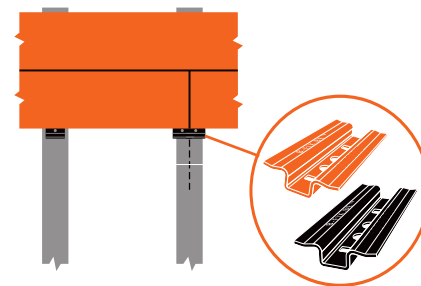

Vingerlassing: B-Fix Connect & Connect Black