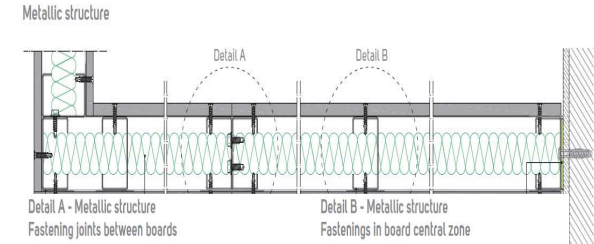

cement wood board
WALLS AND COATINGS

Investwood
Av. Infante D Henrique 337-3 piso 1800-
218 Lisboa
www.investwood.pt

Simple wall

Double wall, ventilated

Acoustic

Viroc® Cement Bonded Particle Board

Viroc is a composite panel made up of a mixture of wood and cement particles.

It combines the flexibility of wood with the strength and durability of cement, allowing a wide range of applications both indoors and outdoors. Its appearance is not homogeneous, being a natural characteristic of the product.

Thickness

Dry areas 10mm

12 mm wet areas