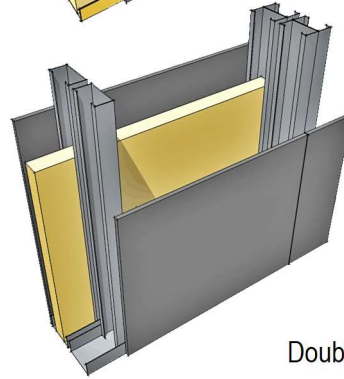

cement wood board
WALLS AND COATINGS

Investwood
Av. Infante D Henrique 337-3 piso 1800-
218 Lisboa
www.investwood.pt

Simple wall

Double wall, ventilated

Acoustic

Viroc® Cement Bonded Particle Board

Viroc is a composite panel made up of a mixture of wood and cement particles.

It combines the flexibility of wood with the strength and durability of cement, allowing a wide range of applications both indoors and outdoors. Its appearance is not homogeneous, being a natural characteristic of the product.

Thickness

Dry areas 10mm

12 mm wet areas