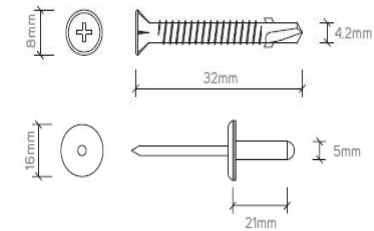

cement wood board
WALLS AND COATINGS

Investwood
Av. Infante D Henrique 337-3 piso 1800-
218 Lisboa
www.investwood.pt

Simple wall

Double wall, ventilated

Acoustic

Viroc® Cement Bonded Particle Board

Viroc is a composite panel made up of a mixture of wood and cement particles.

Thickness

Dry areas 10mm

12 mm wet areas