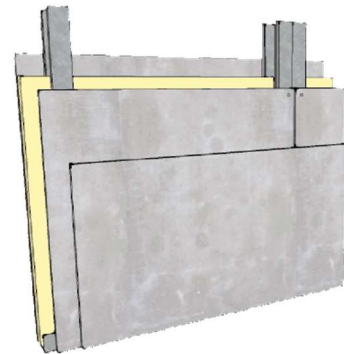

cement wood board
WALLS AND COATINGS

Investwood
Av. Infante D Henrique 337-3 piso 1800-
218 Lisboa
www.investwood.pt

Simple wall

Double wall, ventilated

Acoustic

Viroc® Cement Bonded Particle Board

Viroc is a composite panel made up of a mixture of wood and cement particles.

It combines the flexibility of wood with the strength and durability of cement, allowing a wide range of applications both indoors and outdoors. Its appearance is not homogeneous, being a natural characteristic of the product.

Thickness

Dry areas 10mm

12 mm wet areas