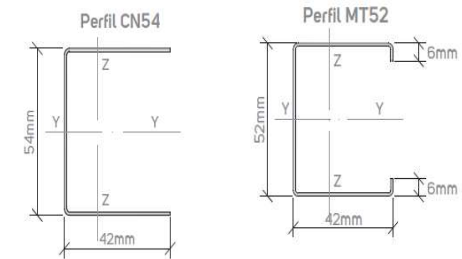

Viroc® Cement Bonded Particle Board

Viroc is a composite panel made up of a mixture of wood and cement particles.

It combines the flexibility of wood with the strength and durability of cement, allowing a wide range of applications both indoors and outdoors. Its appearance is not homogeneous, being a natural characteristic of the product.

Thickness

Dry areas 10mm

12 mm wet areas