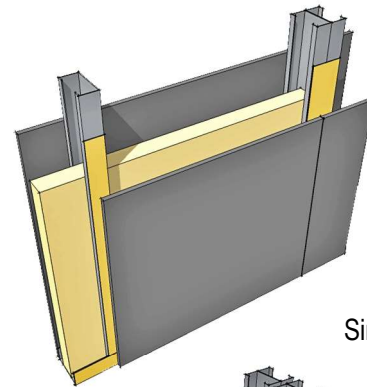

cement wood board
WALLS AND COATINGS

Investwood
Av. Infante D Henrique 337-3 piso 1800-
218 Lisboa
www.investwood.pt

Simple wall

Double wall, ventilated

Acoustic

Viroc® Cement Bonded Particle Board

Viroc is a composite panel made up of a mixture of wood and cement particles.

It combines the flexibility of wood with the strength and durability of cement, allowing a wide range of applications both indoors and outdoors. Its appearance is not homogeneous, being a natural characteristic of the product.

Thickness

Dry areas 10mm

12 mm wet areas