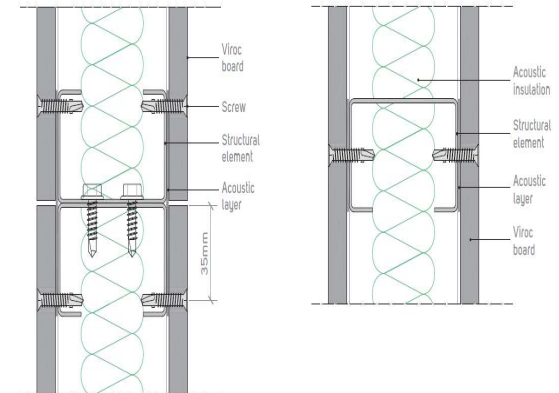

cement wood board
WALLS AND COATINGS

Investwood
Av. Infante D Henrique 337-3 piso 1800-
218 Lisboa
www.investwood.pt

Simple wall

Double wall, ventilated

Acoustic

Viroc® Cement Bonded Particle Board

Viroc is a composite panel made up of a mixture of wood and cement particles.

It combines the flexibility of wood with the strength and durability of cement, allowing a wide range of applications both indoors and outdoors. Its appearance is not homogeneous, being a natural characteristic of the product.

Thickness

Dry areas 10mm

12 mm wet areas